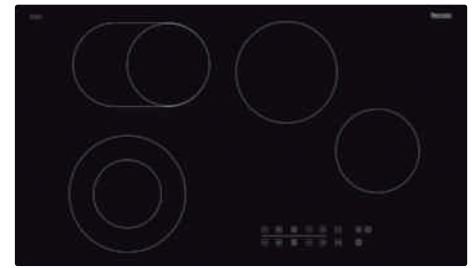

Built-in Integrated Hood Silver
H6611GY

Built-in 50/50 Fridge/Freezer
INC325AA

Fully Integrated Washing Machine
White **IWME126**

 **INDESIT**

Appliances Baumatic

DELIVERY
7-14 DAYS

Electric Single Oven Built-in
Stainless Steel **BO612.5SS**

60cm 4 Hyperspeed Zone Ceramic
Hob **BHC605**

90cm 4 Hyperspeed Zone Ceramic
Hob **BHC900**

4 Burner Gas Hob **BHG620SS**

60cm Chimney Hood **F60.2SS**

60cm Glass Chimney Hood **BT6.3GL**

Built-in Integrated Cooker Hood in
Grey **BT08.8ME**